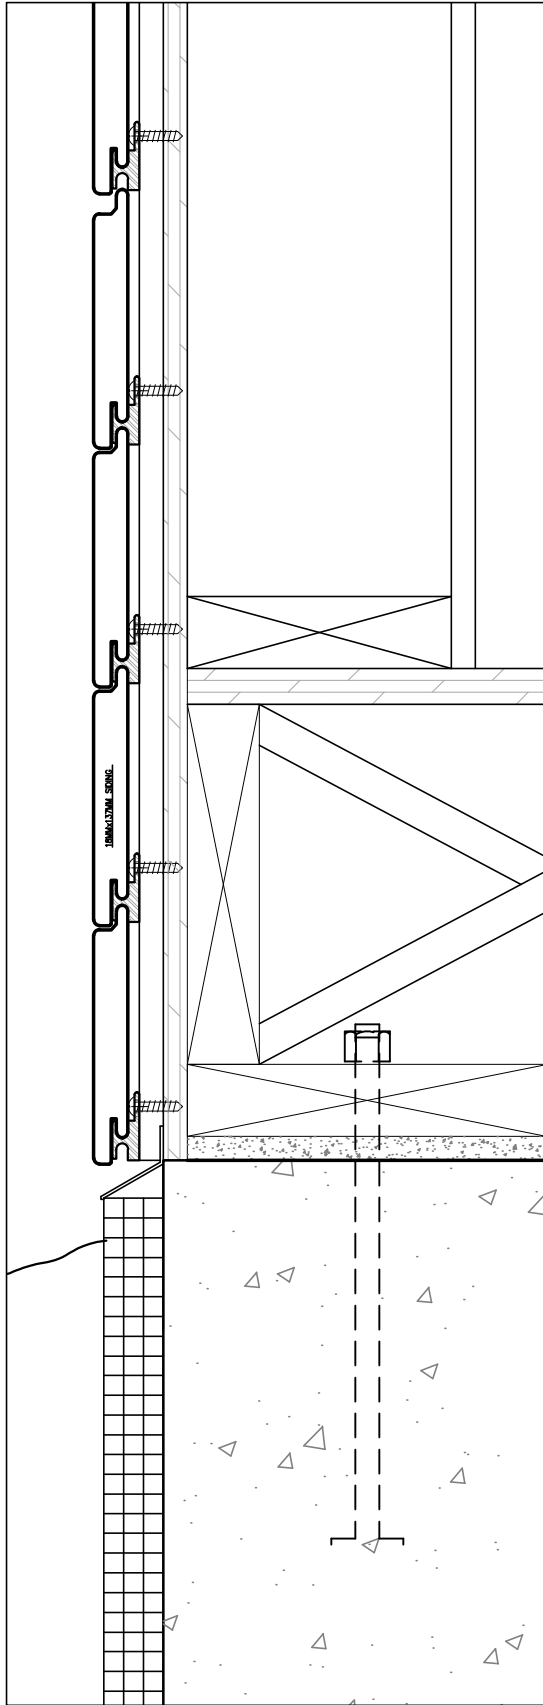

1
2A

SIDE PROFILE 18MMx137MM ASSEMBLED

SCALE 3"=1'-0"

DESIGNED BY:	PERSON IN CHARGE:	PROJECT:	NAME:
REV. DATE:	0	TITLE:	LOCATION:
SUP. V.	9_15	DRAWN BY:	DATE:
		WSR	8/5/13
		SCALE:	AS NOTED
		FILE:	9_15_DASSO SIDING PROFILES.DWG
		CONTRACT:	
		PRINTED:	9/15/2013 5:28 PM
		SPP DATE:	

DASSO